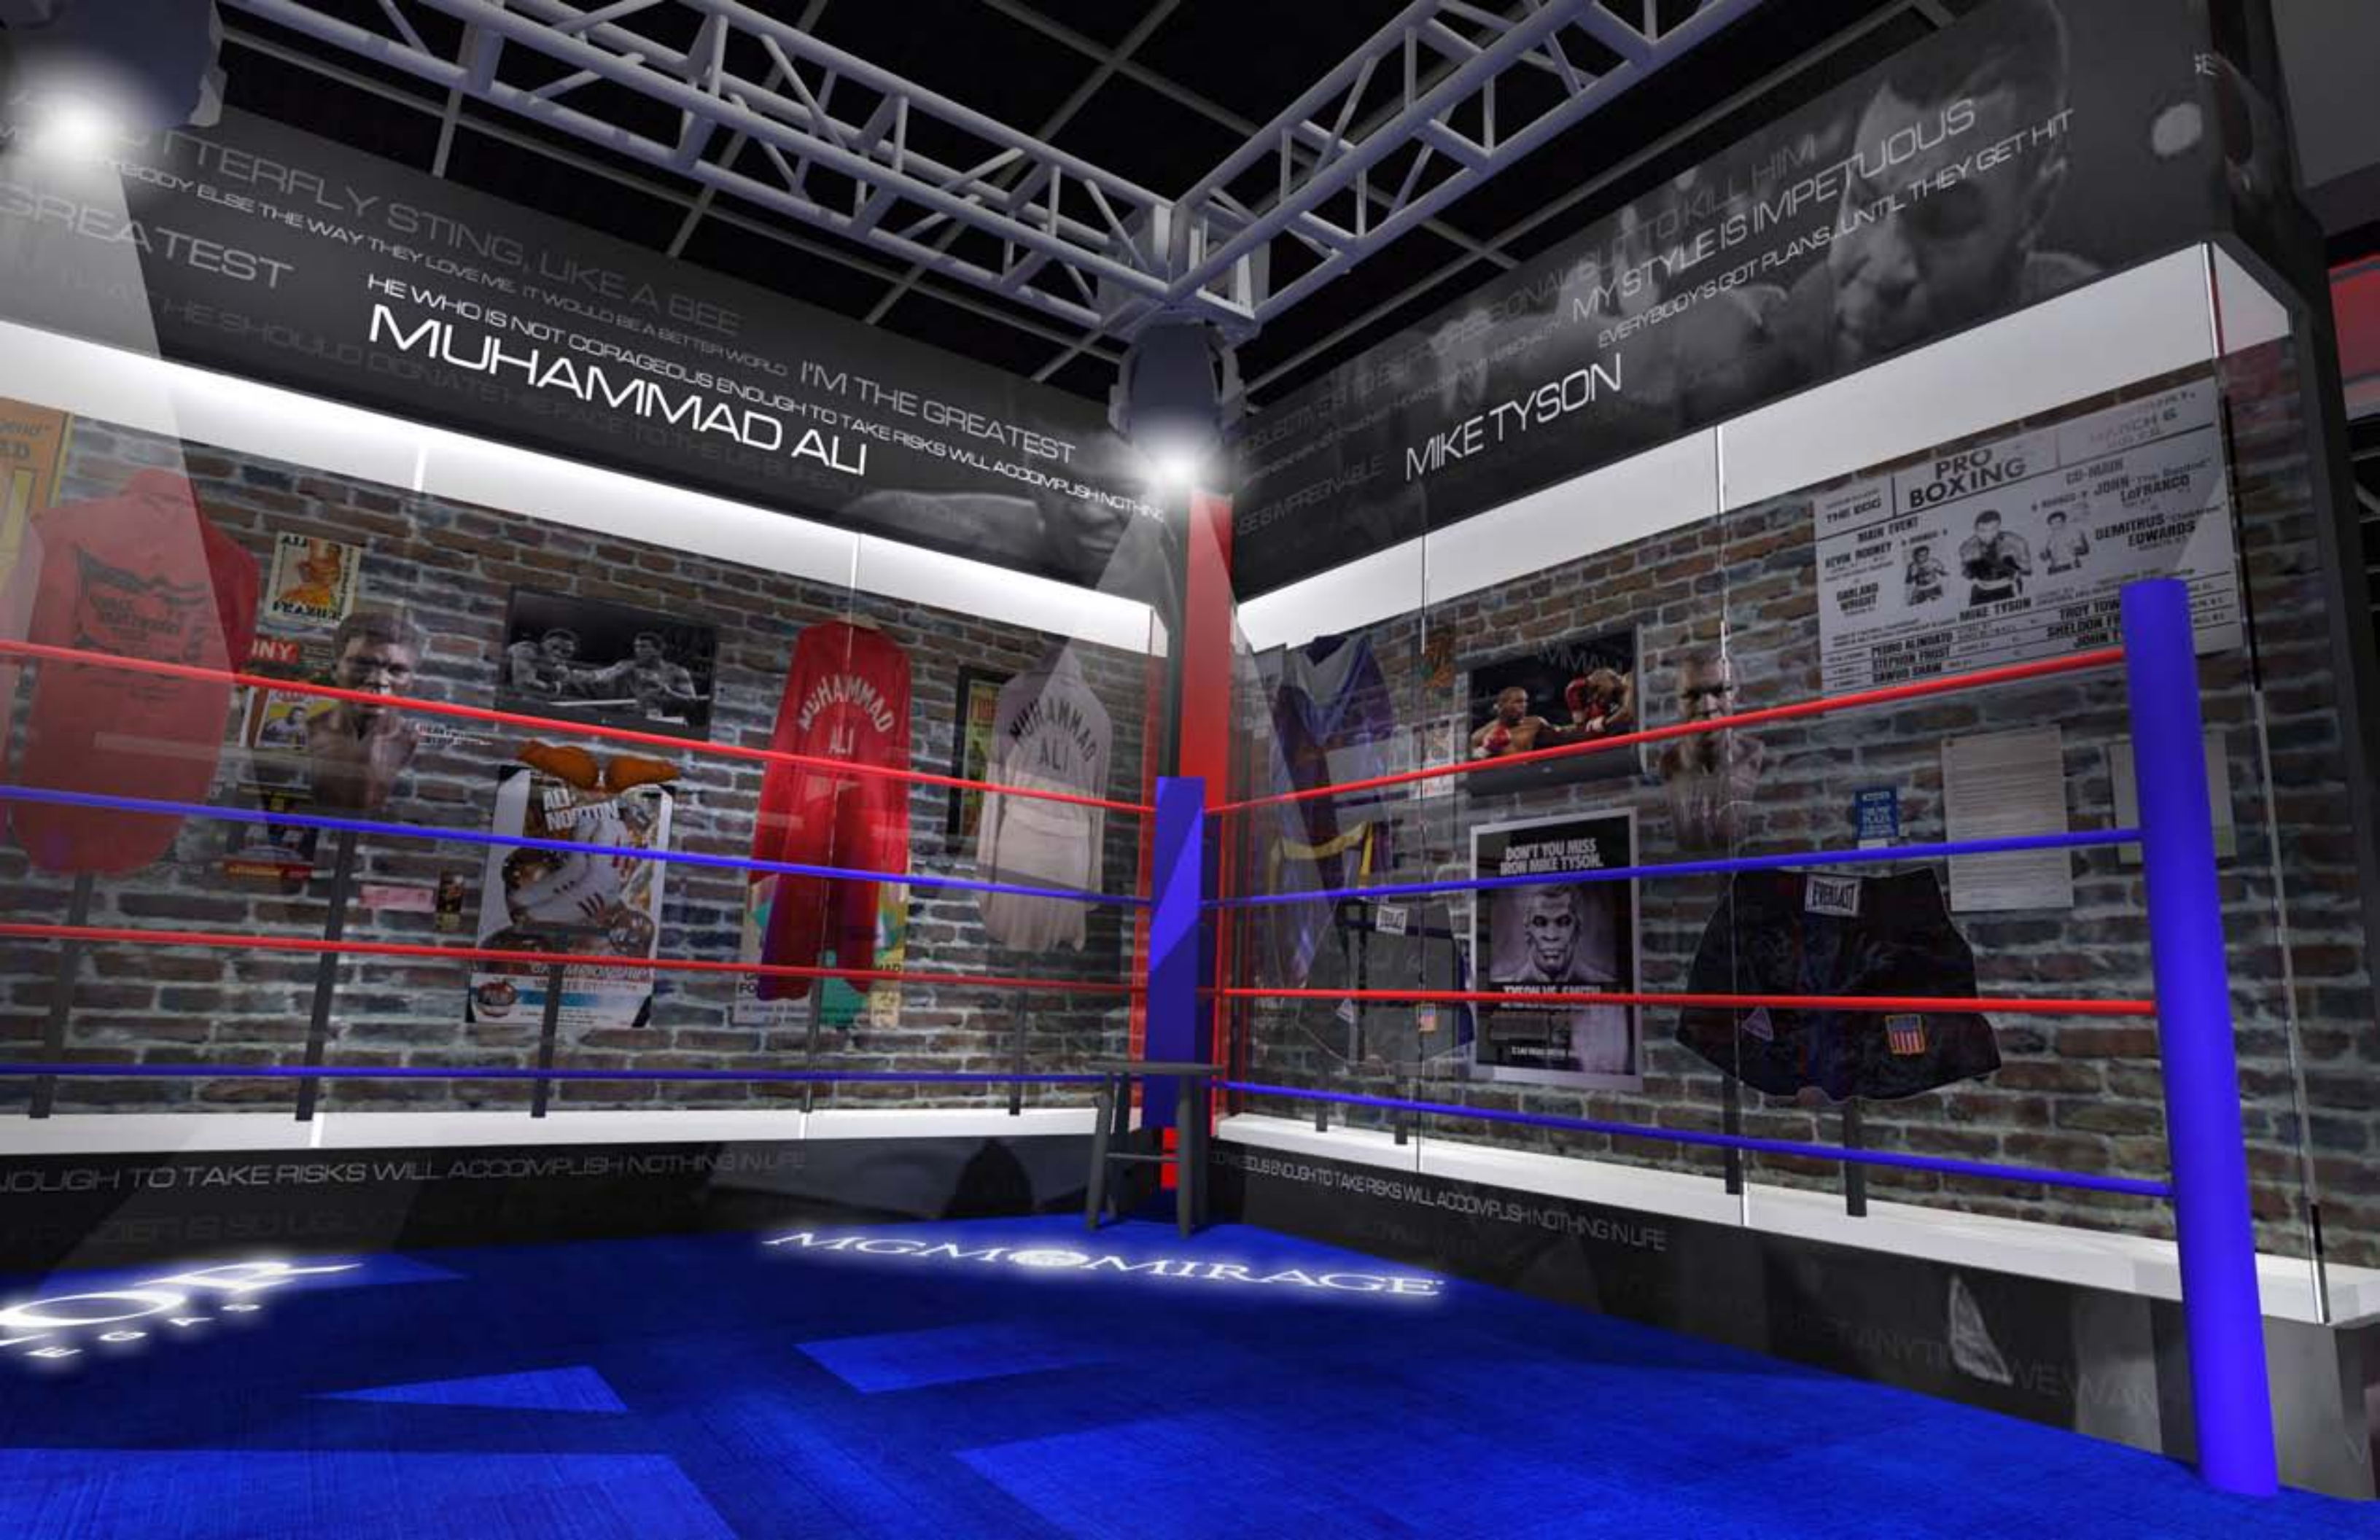

... BUTTERFLY STING, LIKE A BEE
... TEEDDY ELSE THE WAY THEY LOVE ME, IT WOULD BE A BETTER WORLD
... I'M THE GREATEST
... HE WHO IS NOT COURAGEOUS ENOUGH TO TAKE RISKS WILL ACCOMPLISH NOTHING
... HE SHOULD DONATE HIS FACE TO THE LAB
MUHAMMAD ALI

... COLLECTING THE DEEP PROFESSIONAL BUT TO KILL HIM
... MY STYLE IS IMPETUOUS
... EVERYBODY'S GOT PLANS, UNTIL THEY GET HIT
MIKE TYSON

PRO BOXING

THE BOG	CO-MAIN
MAIN EVENT	JOHN "THE BASTARD"
NEWBORN	LOFRANCO
DAKLAND	DEMETRUS
WRIGHT	EDWARDS
MIKE TYSON	TROY TOW
PEDRO ALONSO	SHELDON FV
STEPHEN ENOCH	JOHN T
DAVID SHAW	

MUHAMMAD ALI

MUHAMMAD ALI

DON'T YOU MISS
BROW MIKE TYSON

MIKE TYSON

MGM MIRAGE