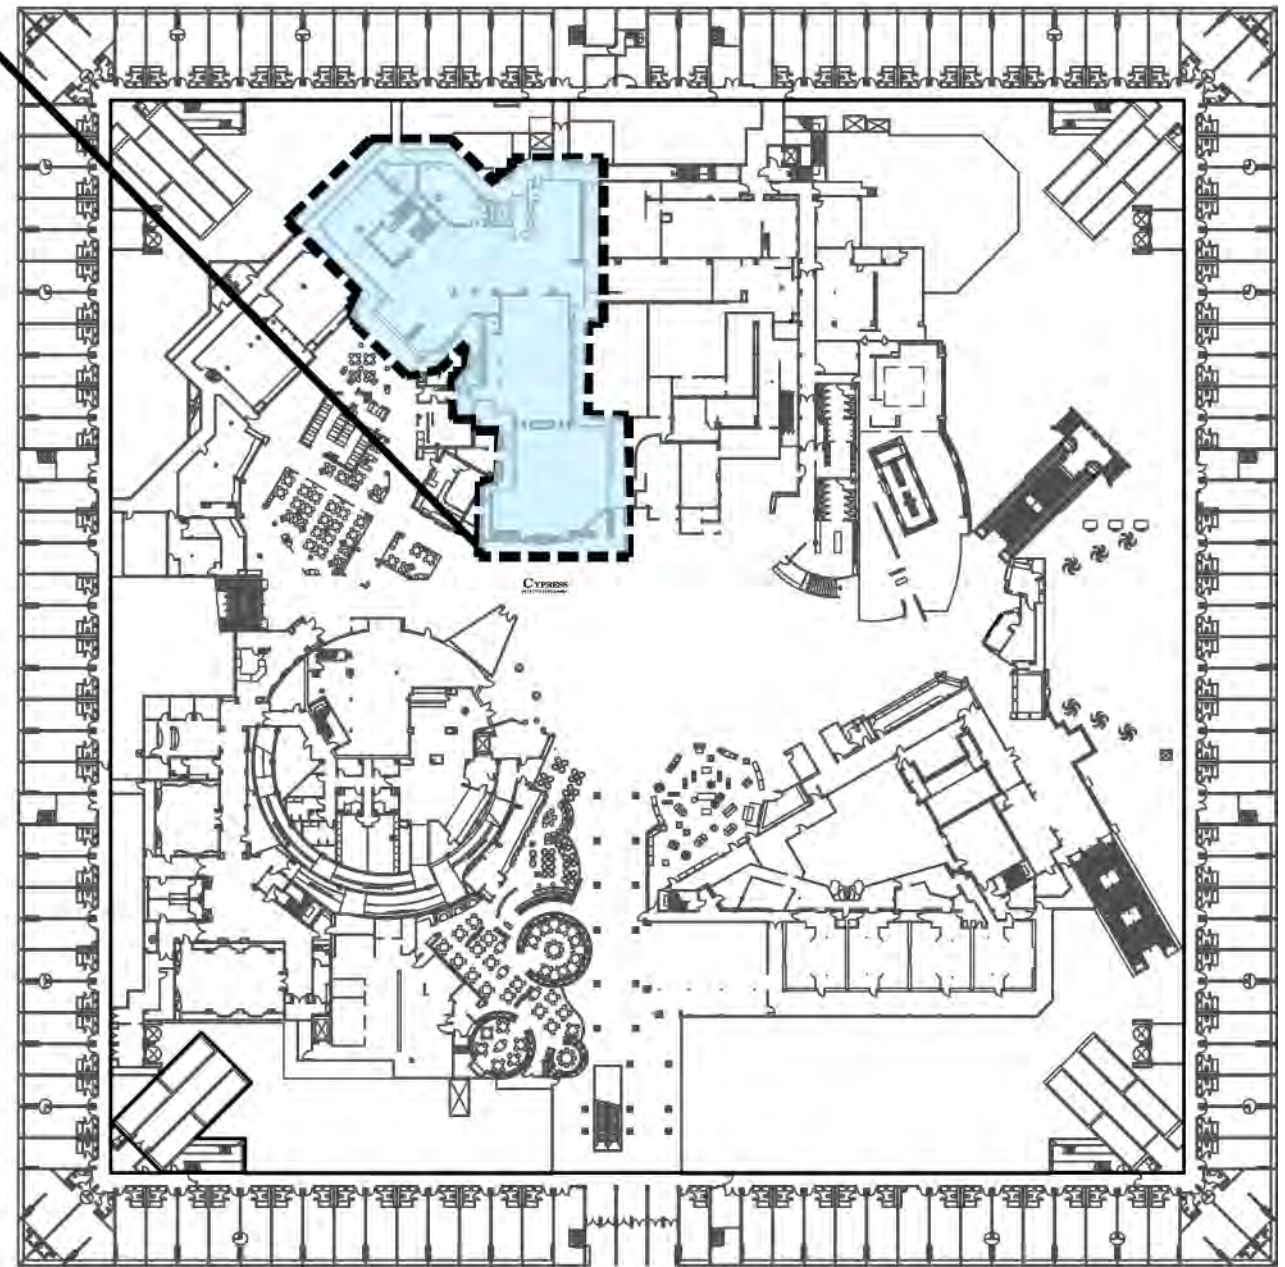

Project Area